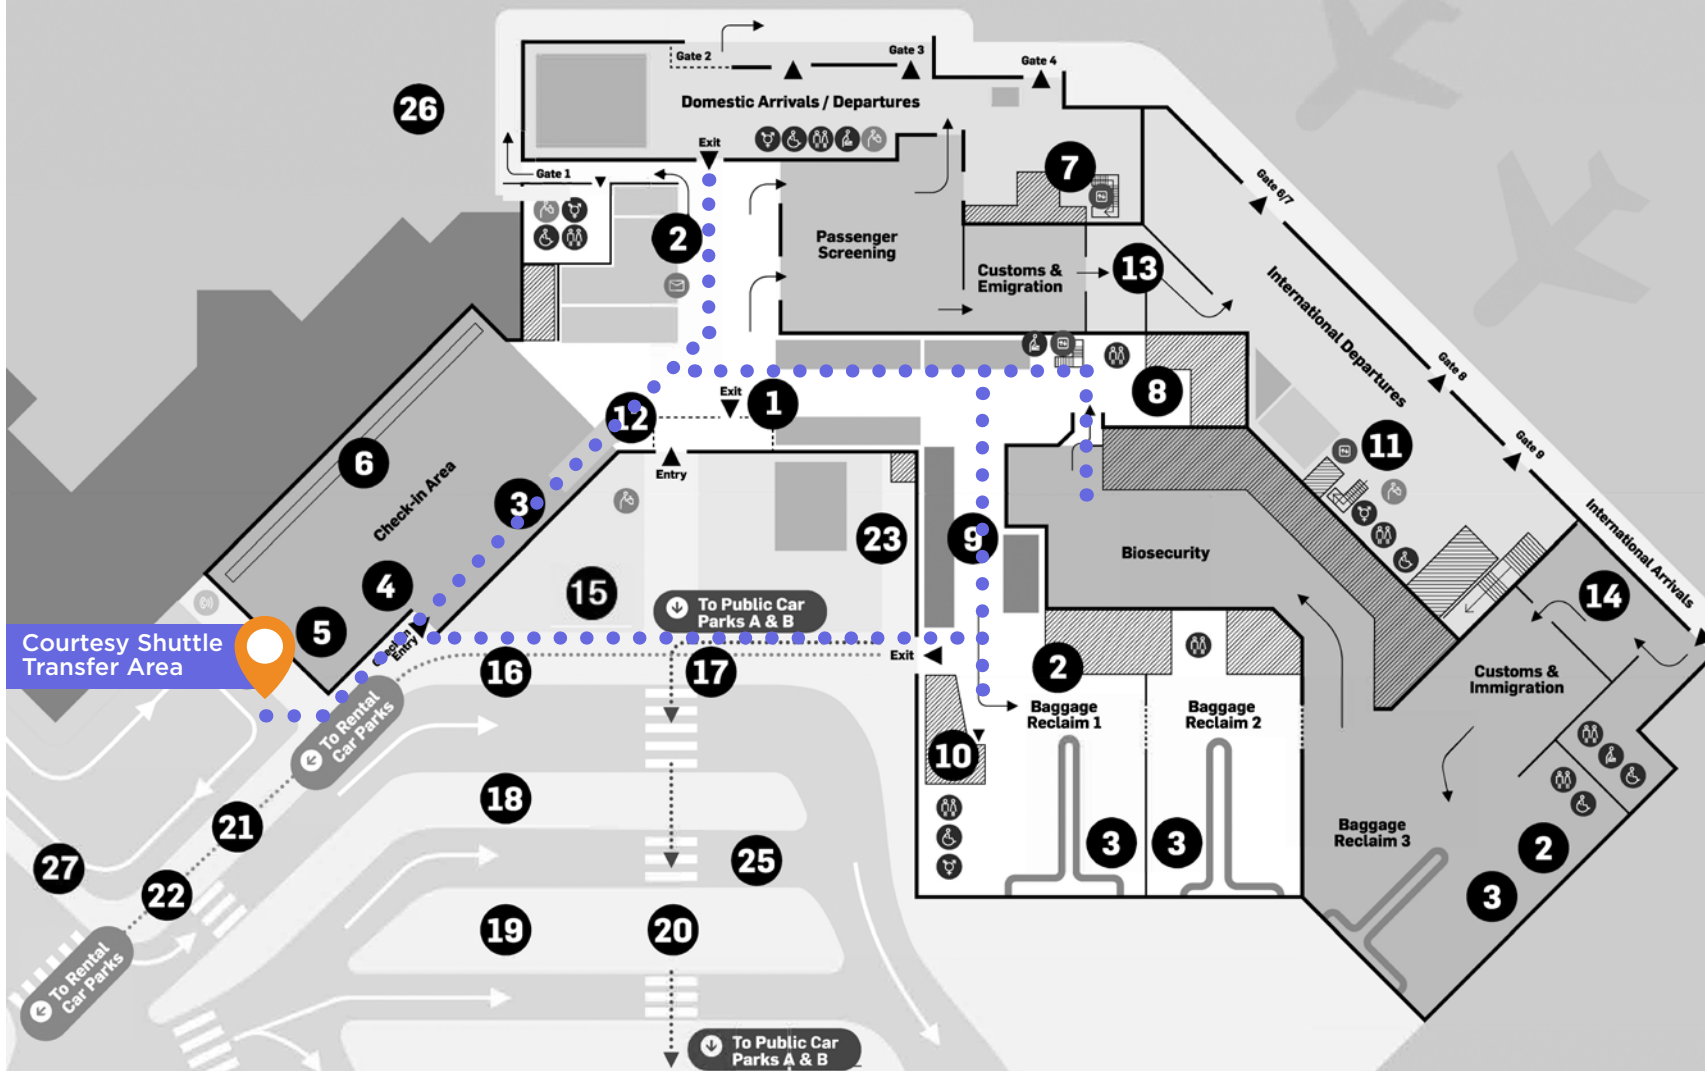

To meet your *FREE Courtesy Shuttle*, exit the terminal through *Door D* (departures) near the check-in counters. Our driver will meet you in the *Commercial Shuttle Transfer Area*.

References

- 1 Information
- 2 ATM
- 3 All Airline Baggage Services
- 4 AED
- 5 Oversized items & Air New Zealand Cargo
- 6 Bag Drop
- 7 Air New Zealand Regional Lounge Entrance
- 8 Police
- 9 Rental Car Service Counters
- 10 Airport Offices
- 11 Manaia Lounge Entrance
- 12 Travelex Foreign Exchange
- 13 Duty Free - Departures
- 14 Duty Free - Arrivals
- 15 Smoking Point
- 16 Taxis
- 17 Super Shuttle / Park & Ride
- 18 Pick-up / Drop-off P2
- 19 Public Bus Stop
- 20 Pay Station
- 21 Off-Site Rental Car Transfers
- 22 Ola / Uber Pick-up
- 23 Bike Assembly
- 24 Storage Lockers
- 25 P60 Mobility Parks
- 26 Airport Emergency Services (AES)
- 27 Shuttles

Areas

- Check-in Area
- Passenger Screening / Customs
- Domestic Arrivals / Departures
- International Departures
- International Arrivals
- Baggage
- Rental Car Counters
- Retail
- Food & Beverage
- Other Buildings

Key

- ♿ Toilets
- ♿ Gender Neutral Toilet
- ♿ Accessible Toilet
- ♿ Parenting Room
- ♿ Water Fountain
- ☎ Telephone
- 🛗 Elevator
- ✉ Post Box